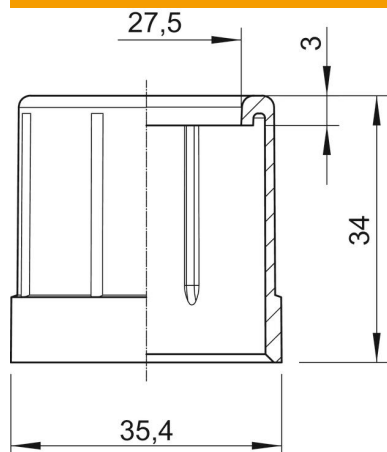

### Master data

Item number	2047969
Type	129 M32 SW
Description 1	Pipe end sleeve
Description 2	metric
Manufacturer	OBO
Dimension	M32
Colour	Black
Material	Polyethylene
Smallest sales unit	50
Unit of quantity	Piece
Weight	0.44 kg
Weight unit	kg/100 pc.

# Technical data sheet

Pipe end cap, metric, black

Item number: 2047969

## Dimensions

Dimension D1	35.4 mm
Dimension D2	27.5 mm
Dimension L1	34 mm
Dimension L2	3 mm