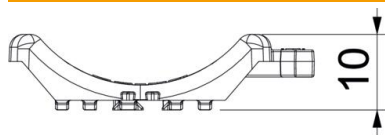

## Universal counter-trough, plastic

Item number: 1198034

Regardless of the type of rail, the counter-trough can be used by applying it onto one side of the clamp clip. Due to an intelligent contour on the backside, the counter-trough can be combined to a double trough. Retrofitting possible without the need to dismantle.

### Master data

Item number	1198034
Type	2058UW 34 LGR
Description 1	Counter-trough
Description 2	combinable with double trough
Available from	15.05.2019
Manufacturer	OBO
Dimension	28-34mm
Colour	Light grey; RAL 7035
Material	Polypropylene
Smallest sales unit	100
Unit of quantity	Piece
Weight	0.42 kg
Weight unit	kg/100 pc.

### Dimensions

Dimension B	45.5 mm
Dimension H	9.8 mm
Dimension L	37 mm