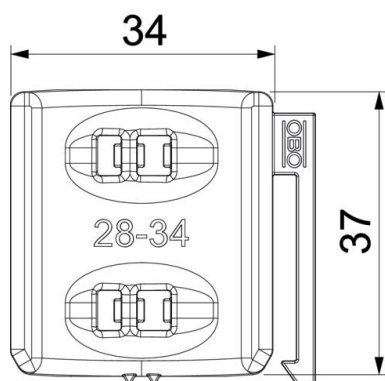

### Master data

Item number	1198034
Type	2058UW 34 LGR
Description 1	Counter-trough
Description 2	combinable with double trough
Available from	15.05.2019
Manufacturer	OBO
Dimension	28-34mm
Colour	Light grey; RAL 7035
Material	Polypropylene
Smallest sales unit	100
Unit of quantity	Piece
Weight	0.42 kg
Weight unit	kg/100 pc.

### Dimensions

Dimension B	45.5 mm
Dimension H	9.8 mm
Dimension L	37 mm

### Technical data

Counter-trough/clip version	Counter sleeve
Suitable for max. cable diameter	34 mm
Clamping range D, max.	34 mm
Clamping range D, min.	28 mm