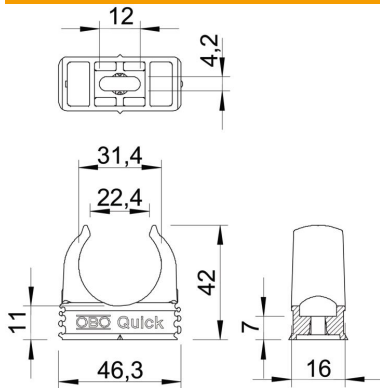

Technical data sheet

Quick clip, black

Item number: 2149571

Flush-mounted clip to accept metric steel armoured pipes and heavy-duty insulating pipes, as well as Quick Pipe electrical installation pipes. Universal fastening options on walls and ceilings, both in indoor and protected outdoor areas. With slot for side alignment during mounting with wood screw or knock-in anchor. Toolless pipe mounting. Can also be arranged with OBO Multi-Quick or starQuick clip. M16 - M32 size can be screwed onto M6 thread. Recommended fastening spacing 50–60 cm, for max. extraction values F at a room temperature of 20 °C, see the table.

PP Polypropylene

Master data

Item number	2149571
Type	2955 M32 SW
Description 1	Quick clip
Manufacturer	OBO
Dimension	M32
Colour	Jet black; RAL 9005
Material	Polypropylene
Smallest sales unit	50
Unit of quantity	Piece
Weight	0.63 kg
Weight unit	kg/100 pc.

Technical data sheet

Quick clip, black

Item number: 2149571

Dimensions

Dimension A	46.3 mm
Dimension B	16 mm
Dimension C	22.4 mm
Dimension D	31.4 mm
Dimension E	12 mm
Dimension F	4.2 mm
Dimension h	11 mm
Dimension H	42 mm

Technical data

Expandable	yes
Number of cables/pipes	1
Pull-out value	100 N
Fastening type	Screw hole
Closed	no
Halogen-free	yes
With inlay	no
Nominal size/text	M32
Quick clip installation	Durchgangsloch,_auf_M6_Gewinde_aufschraubbar
UV-resistant	no