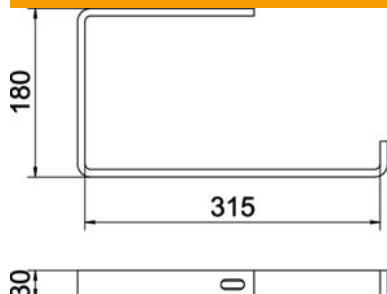

### Master data

|                     |                    |
|---------------------|--------------------|
| Item number         | 6363903            |
| Type                | AHB 100 FT         |
| Description 1       | Suspension bracket |
| Description 2       | flat steel         |
| Manufacturer        | OBO                |
| Dimension           | B100mm             |
| Material            | Steel              |
| Surface             | Hot-dip galvanised |
| Surface standard    | DIN EN ISO 1461    |
| Smallest sales unit | 1                  |
| Unit of quantity    | Piece              |
| Weight              | 54 kg              |
| Weight unit         | kg/100 pc.         |

### Dimensions

|             |        |
|-------------|--------|
| Length      | 30 mm  |
| Width       | 127 mm |
| Height      | 180 mm |
| Dimension B | 115 mm |