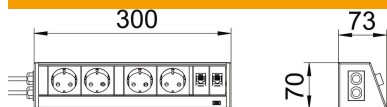

Equipment:

- Two black protection contact sockets in 0° connection direction, incl. 3.0 m power cable with angular connector CEE 7/7, cable exit on the left housing cover.

- Two red protection contact sockets in 0° connection direction, incl. 3.0 m power cable with angular connector CEE 7/7, cable exit on the left housing cover.

- Two data technology couplings RJ45 to RJ45, 1:1 switched, Cat. 6 shielded, cable exit on the right housing cover.

The ready-for-connection type DB Deskbox is particularly suitable for the direct supply of workstations with energy, communication and data technology connections.

Alu Aluminium

Master data

Item number	6116918
Type	DB-0A3 D22SR2K
Description 1	Desk box
Description 2	free erection
Manufacturer	OBO
Colour	Aluminium
Material	Aluminium
Smallest sales unit	1
Unit of quantity	Piece
Weight	100 kg
Weight unit	kg/100 pc.

Dimensions

Length	300 mm
Width	73 mm
Height	70 mm

Technical data sheet

Deskbox DB, freely placeable, 2+2 sockets, 2x RJ45 Cat. 6

Item number: 6116918

Technical data

Number of audio connections	0
Number of CAT 5 connections	0
Number of CAT 5E connections	0
Number of CAT 6 connections	2
Number of USB connections	0
Number of VGA connections	0
Number of HDMI connections	0
Number of SCHUKO sockets	4
Version for	Housing, silver anodised
Version for	Structure
Extendable	no
Shape	Rectangular
Foldable	no
Length of the supply cable	3 m
Surge protection	no