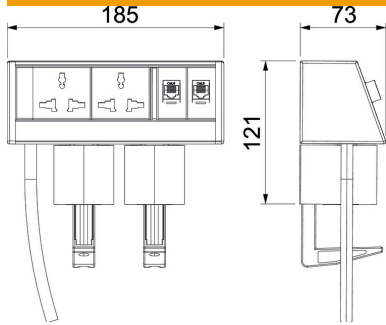

Technical data sheet

Deskbox DB, with fastening clamp, 2 MS sockets, 2 x RJ45

Cat. 6

Item number: 6116908

The DB Deskbox ensures a direct supply of the workplace with power, data and multimedia technology and is suitable for fixed attachment to a tabletop. The Deskbox is equipped with a connection cable, which runs out of the profile from below. The housing consists of an anodised, silver-coloured aluminium profile. The Deskboxes can be mounted simply on a tabletop with 2 fastening vices, without damaging the tabletop. Mounting is possible on a table top with a thickness of 8 to 40 mm.

The Deskbox is equipped with two black British Multistandard sockets, which are equipped with a 3 m power cable with wire end sleeves at the end of the cable. In addition, two data technology modules (RJ45 to RJ45, switched 1:1, Cat. 6 shielded) are mounted.

Alu Aluminium

Master data

Item number	6116908
Type	DB-1 MS2 D SEA1
Description 1	Deskbox
Description 2	with MS sockets, cable open
Manufacturer	OBO
Material	Aluminium
Smallest sales unit	20
Unit of quantity	Piece
Weight	150 kg
Weight unit	kg/100 pc.

Technical data sheet

Deskbox DB, with fastening clamp, 2 MS sockets, 2 x RJ45
Cat. 6
Item number: 6116908

Dimensions

Length	184 mm
Width	73 mm
Height	121 mm

Technical data

Number of audio connections	0
Number of CAT 5 connections	0
Number of CAT 5E connections	0
Number of CAT 6 connections	2
Number of USB connections	0
Number of VGA connections	0
Number of HDMI connections	0
Version for	Housing, silver anodised
Version for	Installation
Extendable	no
Shape	Rectangular
Foldable	yes
Length of the supply cable	3 m
Surge protection	no