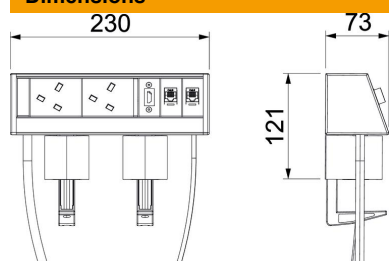

Technical data sheet

Deskbox DB, with fastening clamp, 2 BS sockets, 2 x RJ45
Cat. 6, 1 x HDMI
Item number: 6116903

The DB Deskbox ensures a direct supply of the workplace with power, data and multimedia technology and is suitable for fixed attachment to a tabletop. The Deskbox is equipped with a connection cable, which runs out of the profile from below. The housing consists of an anodised, silver-coloured aluminium profile. The Deskboxes can be mounted simply on a tabletop with 2 fastening vices, without damaging the table top. Mounting is possible on a tabletop with a thickness of 8 to 40 mm.

The Deskbox is equipped with two black British Standard sockets, which are equipped with a 3 m power cable with wire end sleeves at the end of the cable. In addition, one HDMI connection (HDMI 1.4 with a 3 m connection cable with HDMI connector) and two data technology modules (RJ45 to RJ45, switched 1:1, Cat. 6 shielded) are mounted.

The ready-for-connection type DBK Deskbox is particularly suitable for the direct supply of workstations with energy, communication and data technology connections.

Alu Aluminium

Master data

Item number	6116903
Type	DB-MH1 BS2 SEA1
Description 1	Deskbox
Description 2	with BS sockets, 3 m cable
Manufacturer	OBO
Material	Aluminium
Smallest sales unit	20
Unit of quantity	Piece
Weight	150 kg
Weight unit	kg/100 pc.

Technical data sheet

Deskbox DB, with fastening clamp, 2 BS sockets, 2 x RJ45
Cat. 6, 1 x HDMI
Item number: 6116903

Dimensions

Length	229 mm
Width	73 mm
Height	121 mm

Technical data

Number of audio connections	0
Number of CAT 5 connections	0
Number of CAT 5E connections	0
Number of CAT 6 connections	2
Number of USB connections	0
Number of VGA connections	0
Number of HDMI connections	1
Version for	Housing, silver anodised
Version for	Installation
Extendable	no
Shape	Rectangular
Foldable	yes
Length of the supply cable	3 m
Surge protection	no