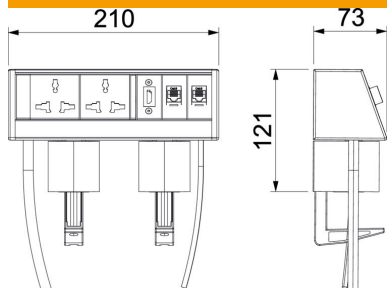

Technical data sheet

Deskbox DB, with fastening clamp, 2 MS sockets, 2 x RJ45
Cat. 6, 1 x HDMI
Item number: 6116904

The DB Deskbox ensures a direct supply of the workplace with power, data and multimedia technology and is suitable for fixed attachment to a tabletop. The Deskbox is equipped with a connection cable, which runs out of the profile from below. The housing consists of an anodised, silver-coloured aluminium profile. The Deskboxes can be mounted simply on a tabletop with 2 fastening vices, without damaging the tabletop. Mounting is possible on a tabletop with a thickness of 8 to 40 mm.

The Deskbox is equipped with two black British Multistandard sockets, which are equipped with a 3 m power cable with wire end sleeves at the end of the cable. In addition, one HDMI connection (HDMI 1.4 with a 3 m connection cable with HDMI connector) and two data technology modules (RJ45 to RJ45, switched 1:1, Cat. 6 shielded) are mounted.

Alu Aluminium

Master data

Item number	6116904
Type	DB-MH1 MS2 SEA1
Description 1	Deskbox
Description 2	with MS sockets, cable open
Manufacturer	OBO
Material	Aluminium
Smallest sales unit	20
Unit of quantity	Piece
Weight	130 kg
Weight unit	kg/100 pc.

Technical data sheet

Deskbox DB, with fastening clamp, 2 MS sockets, 2 x RJ45
Cat. 6, 1 x HDMI
Item number: 6116904

Dimensions

Length	209 mm
Width	73 mm
Height	121 mm

Technical data

Number of audio connections	0
Number of CAT 5 connections	0
Number of CAT 5E connections	0
Number of CAT 6 connections	2
Number of USB connections	0
Number of VGA connections	0
Number of HDMI connections	1
Version for	Housing, silver anodised
Version for	Installation
Extendable	no
Shape	Rectangular
Foldable	yes
Length of the supply cable	3 m
Surge protection	no