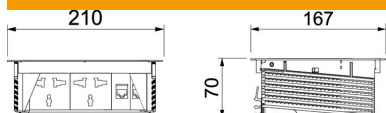

The Deskbox is permanently installed in a tabletop with a thickness of up to 50 mm. It is mounted in an installation opening of 195 x 157 mm.

The Deskbox is equipped with two black British Multistandard sockets, which are equipped with a 3 m power cable with wire end sleeves at the end of the cable. In addition, two data technology modules (RJ45 to RJ45, switched 1:1, Cat. 6 shielded) are mounted.

A2 Stainless steel

Master data

Item number	6116852
Type	DBK2-3MS2 D SEA1
Description 1	Deskbox, foldable
Description 2	with MS sockets, cable open
Manufacturer	OBO
Material	Stainless steel
Smallest sales unit	20
Unit of quantity	Piece
Weight	140 kg
Weight unit	kg/100 pc.

Dimensions

Length	210 mm
Width	167 mm

Technical data

Number of audio connections	0
Number of CAT 5 connections	0

Technical data sheet

Deskbox DBK, 2 MS sockets, 2 x RJ45 Cat. 6

Item number: 6116852

Technical data