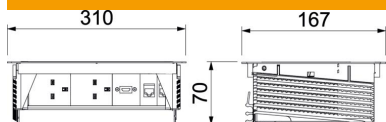

The Deskbox is permanently installed in a tabletop with a thickness of up to 50 mm. It is mounted in an installation opening of 295 x 157 mm.

The Deskbox is equipped with two black British Standard sockets, which are equipped with a 3 m power cable with wire end sleeves at the end of the cable.

In addition, one HDMI connection (HDMI 1.4 with a 3 m connection cable with HDMI connector) and two data technology modules (RJ45 to RJ45, switched 1:1, Cat. 6 shielded) are mounted.

The ready-for-connection type DBK Deskbox is particularly suitable for the direct supply of workstations with energy, communication and data technology connections.

A2 Stainless steel

Master data

Item number	6116847
Type	DBK2-MH5 BS SEA1
Description 1	Deskbox, foldable
Description 2	with BS sockets, 3 m cable
Manufacturer	OBO
Material	Stainless steel
Smallest sales unit	20
Unit of quantity	Piece
Weight	274 kg
Weight unit	kg/100 pc.

Dimensions

Length	310 mm
Width	167 mm

Technical data

Number of audio connections	0
Number of CAT 5 connections	0

Technical data sheet

Deskbox DBK, 2 BS sockets, 2 x RJ45 Cat. 6, 1 x HDMI

Item number: 6116847