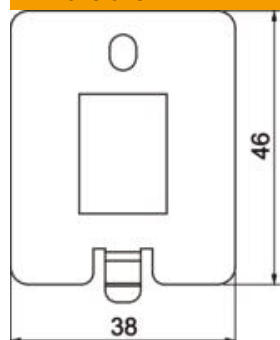

Dimensions of the mounting opening: 14.8 x 20.1 mm

**A2** Stainless steel

### Master data

Item number	7368490
Type	DTP UH1 A
Description 1	Data plate
Description 2	for UDHOME-ONE Type A
Available from	01.02.2022
Manufacturer	OBO
Dimension	38x46x1,5
Material	Stainless steel
Smallest sales unit	1
Unit of quantity	Piece
Weight	1.7 kg
Weight unit	kg/100 pc.

### Dimensions

Length	49 mm
Width	38 mm
Height	6 mm