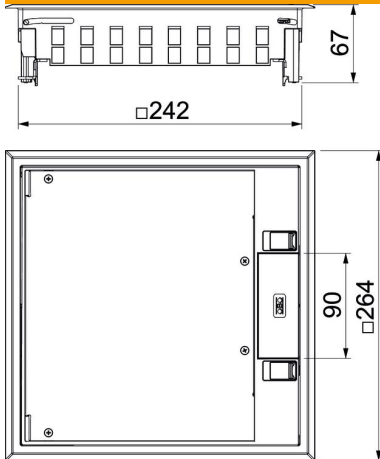

### Master data

Item number	7405083
Type	GES9-3S U 7011
Description 1	Service outlet
Description 2	for universal mounting
Manufacturer	OBO
Dimension	264x264x67
Colour	Iron grey; RAL 7011
Material	Polyamide
Smallest sales unit	1
Unit of quantity	Piece
Weight	199.5 kg
Weight unit	kg/100 pc.

### Dimensions

Length	264 mm
Width	264 mm
Height	67 mm
Dimension h	73 mm