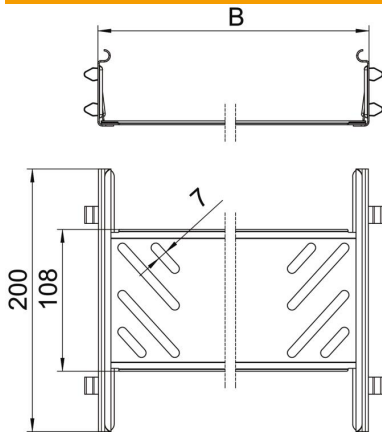

Technical data sheet

Magic straight connector set FS

Item number: 6068920

Cable tray connector with quick fastening for the screwless connection of perforated cable trays with a side height of 60 mm. The optimised design means that the connector can be used to create radii and as a length compensation piece for large temperature deviations.

St Steel

FS Strip galvanized

Master data

Item number	6068920
Type	KTSMV 630 FS
Description 1	Straight connector set
Description 2	for cable tray Magic
Manufacturer	OBO
Dimension	60x300x200
Material	Steel
Surface	Strip galvanized
Surface standard	DIN EN 10346
Smallest sales unit	1
Unit of quantity	Piece
Weight	44 kg
Weight unit	kg/100 pc.

Technical data sheet

Magic straight connector set FS

Item number: 6068920

Dimensions

Dimension	60x300
Length	200 mm
Width	300 mm
Width	12 in
Height	60 mm
Height	2 in
Plate thickness	1 mm
Dimension B	300 mm

Technical data

Version for	Straight connector
Maintain electrical functions	no
Suitable for mesh cable tray	no
Suitable for cable ladder	no
Suitable for cable tray	yes
Suitable for cable tray system height	60 mm
Adjustable connector, horizontal	no
Articulated connector, vertical	no
Rustproof steel, pickled	no
Connection type	Screwless connector