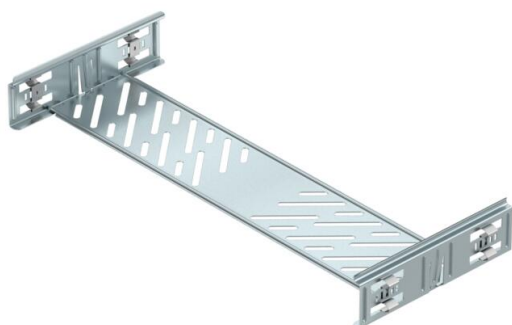

Technical data sheet

Magic straight connector set FS

Item number: 6068924

Cable tray connector with quick fastening for the screwless connection of perforated cable trays with a side height of 60 mm. The optimised design means that the connector can be used to create radii and as a length compensation piece for large temperature deviations.

St Steel

FS Strip galvanized

Master data

Item number	6068924
Type	KTSMV 650 FS
Description 1	Straight connector set
Description 2	for cable tray Magic
Manufacturer	OBO
Dimension	60x500x200
Material	Steel
Surface	Strip galvanized
Surface standard	DIN EN 10346
Smallest sales unit	1
Unit of quantity	Piece
Weight	57.4 kg
Weight unit	kg/100 pc.

Technical data sheet

Magic straight connector set FS

Item number: 6068924

Dimensions

Dimension	60x500
Length	200 mm
Width	500 mm
Width	20 in
Height	60 mm
Height	2 in
Plate thickness	1 mm
Dimension B	500 mm

Technical data

Version for	Straight connector
Maintain electrical functions	no
Suitable for mesh cable tray	no
Suitable for cable ladder	no
Suitable for cable tray	yes
Suitable for cable tray system height	60 mm
Adjustable connector, horizontal	no
Articulated connector, vertical	no
Rustproof steel, pickled	no
Connection type	Screwless connector