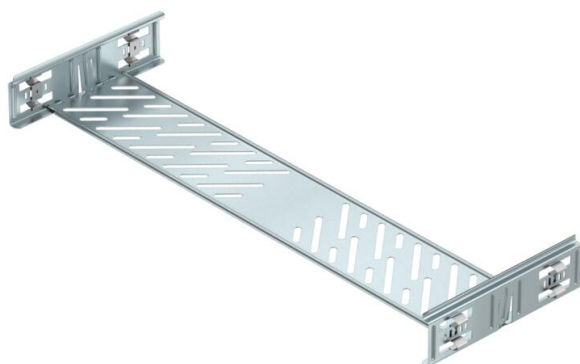

Technical data sheet

Magic straight connector set FS

Item number: 6068926

Cable tray connector with quick fastening for the screwless connection of perforated cable trays with a side height of 60 mm. The optimised design means that the connector can be used to create radii and as a length compensation piece for large temperature deviations.

St Steel

FS Strip galvanized

Master data

Item number	6068926
Type	KTSMV 660 FS
Description 1	Straight connector set
Description 2	for cable tray Magic
Manufacturer	OBO
Dimension	60x600x200
Material	Steel
Surface	Strip galvanized
Surface standard	DIN EN 10346
Smallest sales unit	1
Unit of quantity	Piece
Weight	64.2 kg
Weight unit	kg/100 pc.

Technical data sheet

Magic straight connector set FS

Item number: 6068926

Dimensions

Dimension	60x600
Length	200 mm
Width	600 mm
Width	24 in
Height	60 mm
Height	2 in
Plate thickness	1 mm
Dimension B	600 mm

Technical data

Version for	Straight connector
Maintain electrical functions	no
Suitable for mesh cable tray	no
Suitable for cable ladder	no
Suitable for cable tray	yes
Suitable for cable tray system height	60 mm
Adjustable connector, horizontal	no
Articulated connector, vertical	no
Rustproof steel, pickled	no
Connection type	Screwless connector