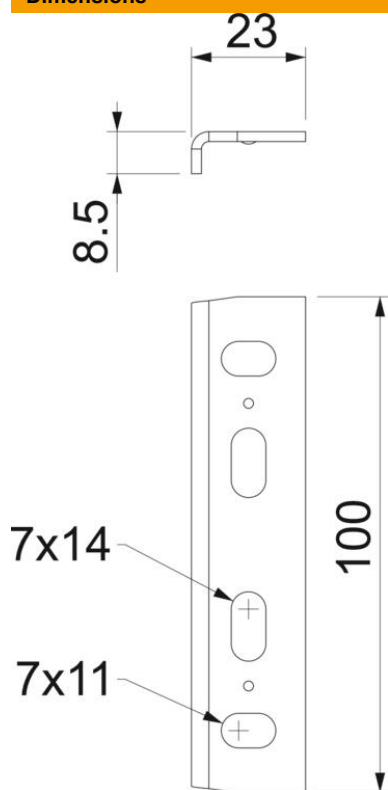

Technical data sheet

Screw connector A4

Item number: 6066246

Straight connector for straight connection of cable trays, according to the marine standard, and fittings with a side height of 15 mm.

A4 Stainless steel

2B Bright, treated

Master data

Item number	6066246
Type	MKR SV A4
Description 1	Screw connector
Description 2	for cable tray marine standard
Manufacturer	OBO
Dimension	16x29x60
Material	Stainless steel
Surface	Bright, treated
Surface standard	
Smallest sales unit	25
Unit of quantity	Piece
Weight	5.485 kg
Weight unit	kg/100 pc.

Technical data sheet

Screw connector A4

Item number: 6066246

Dimensions

Length	100 mm
Width	23 mm
Height	8.5 mm

Technical data

Version for	Straight connector
Maintain electrical functions	no
Suitable for mesh cable tray	no
Suitable for cable ladder	no
Suitable for cable tray	yes
Suitable for cable tray system height	15 mm
Adjustable connector, horizontal	no
Articulated connector, vertical	no
Rustproof steel, pickled	no
Connection type	Screw connector