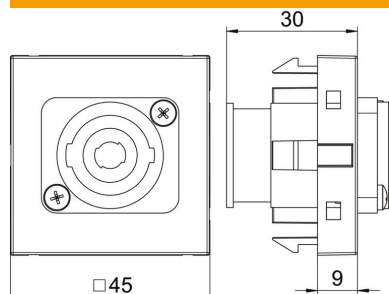

## Master data

Item number	6105272
Type	MTG-SON S SWGR1
Description 1	Multimedia support, Speakon
Description 2	socket with screw connection
Manufacturer	OBO
Dimension	45x45mm
Colour	Black-grey; RAL 7021
Material	Polycarbonate
Smallest sales unit	1
Unit of quantity	Piece
Weight	2.8 kg
Weight unit	kg/100 pc.

# Technical data sheet

Speakon connection, 1 module, straight outlet, 4-pin socket, as screw connection, black-grey  
Item number: 6105272

## Dimensions

Width	45 mm
Height	45 mm

## Technical data

Surface version	Matt
Fastening type	Lock
Labelling panel	Without labelling panel
Halogen-free	no
Hinged cover	no
Lamp-wire connector	no
With printed label	no
With dust protection	no
Protection rating	IP20
Depth	9 mm
Support ring	yes
Transparent	no
Use	XLR
Strain relief option	no
Combination	Basic element with central cover plate