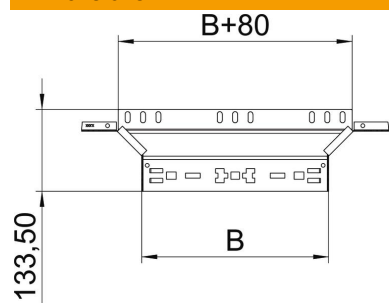

### Master data

Item number	6041230
Type	RAAM 610 FS
Description 1	Add-on tee
Description 2	with quick connector
Manufacturer	OBO
Dimension	60x100
Material	Steel
Surface	Strip galvanized
Surface standard	DIN EN 10346
Smallest sales unit	1
Unit of quantity	Piece
Weight	37.7 kg
Weight unit	kg/100 pc.

### Dimensions

Width	100 mm
Width	4 in
Height	60 mm
Height	2 in
Plate thickness	1.25 mm
Dimension B	100 mm

### Technical data

Bend (angle)	90°
Departing width	100 mm
Connector version	Integrated connector
Maintain electrical functions	yes
Material thickness, floor plate	1.25 mm
NATO hole pattern	no
Change of direction	Horizontal
Rustproof steel, pickled	no
Wide-span version	no
Type of connector, cable support system	Click fastening