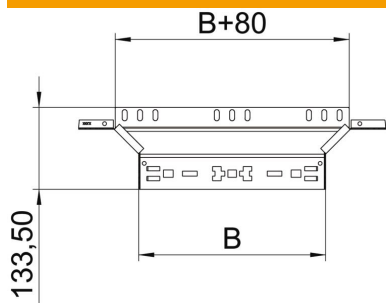

### Master data

Item number	6041232
Type	RAAM 615 FS
Description 1	Add-on tee
Description 2	with quick connector
Manufacturer	OBO
Dimension	60x150
Material	Steel
Surface	Strip galvanized
Surface standard	DIN EN 10346
Smallest sales unit	1
Unit of quantity	Piece
Weight	42.046 kg
Weight unit	kg/100 pc.

### Dimensions

Width	150 mm
Width	6 in
Height	60 mm
Height	2 in
Plate thickness	1.25 mm
Dimension B	150 mm

### Technical data

Bend (angle)	90°
Departing width	150 mm
Connector version	Integrated connector
Maintain electrical functions	yes
Material thickness, floor plate	1.25 mm
NATO hole pattern	no
Change of direction	Horizontal
Rustproof steel, pickled	no
Wide-span version	no
Type of connector, cable support system	Click fastening