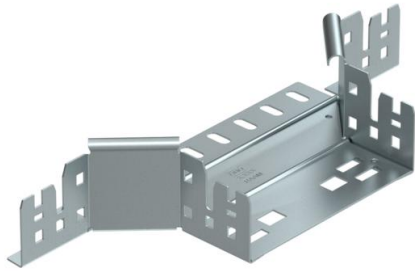

## Magic add-on tee 60 FS

Item number: 6041232

Magic add-on tee with quick connector system. For all cable tray types of 60 mm side height.

**St** Steel

**FS** Strip galvanized

### Master data

Item number	6041232
Type	RAAM 615 FS
Description 1	Add-on tee
Description 2	with quick connector
Manufacturer	OBO
Dimension	60x150
Material	Steel
Surface	Strip galvanized
Surface standard	DIN EN 10346
Smallest sales unit	1
Unit of quantity	Piece
Weight	42.046 kg
Weight unit	kg/100 pc.

### Dimensions

Width	150 mm
Width	6 in
Height	60 mm
Height	2 in
Plate thickness	1.25 mm
Dimension B	150 mm

### Technical data

Bend (angle)	90°
Departing width	150 mm
Connector version	Integrated connector
Maintain electrical functions	yes
Material thickness, floor plate	1.25 mm
NATO hole pattern	no
Change of direction	Horizontal
Rustproof steel, pickled	no
Wide-span version	no
Type of connector, cable support system	Click fastening