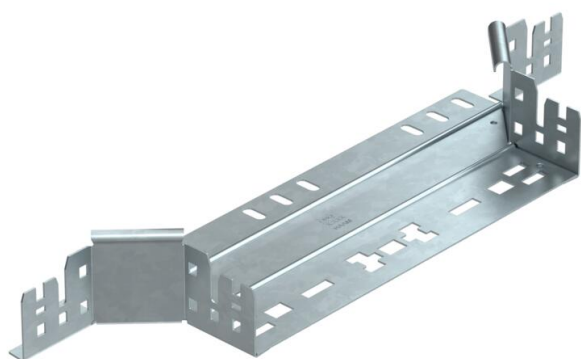

Technical data sheet

Magic add-on tee 60 FT

Item number: 6041257

Add-on tee with quick connector system. For all cable tray types of 60 mm side height.

St Steel

FT Hot-dip galvanised

Master data

Item number	6041257
Type	RAAM 630 FT
Description 1	Add-on tee
Description 2	with quick connector
Manufacturer	OBO
Dimension	60x300
Material	Steel
Surface	Hot-dip galvanised
Surface standard	DIN EN ISO 1461
Smallest sales unit	1
Unit of quantity	Piece
Weight	68 kg
Weight unit	kg/100 pc.

Technical data sheet

Magic add-on tee 60 FT

Item number: 6041257

Dimensions

Width	300 mm
Width	12 in
Height	60 mm
Height	2 in
Plate thickness	1.25 mm
Dimension B	300 mm

Technical data

Bend (angle)	90°
Connector version	Integrated connector
Maintain electrical functions	yes
Material thickness, floor plate	1.25 mm
NATO hole pattern	no
Change of direction	Horizontal
Rustproof steel, pickled	no
Wide-span version	no
Type of connector, cable support system	Click fastening
Rail thickness	1.25 mm