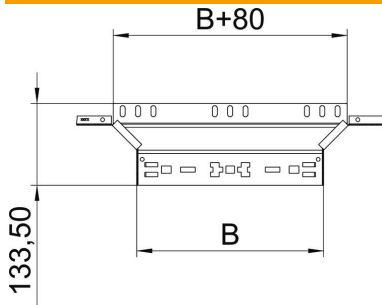

Technical data sheet

Magic add-on tee 60 FT

Item number: 6041257

Add-on tee with quick connector system. For all cable tray types of 60 mm side height.

St Steel

FT Hot-dip galvanised

Master data

Item number	6041257
Type	RAAM 630 FT
Description 1	Add-on tee
Description 2	with quick connector
Manufacturer	OBO
Dimension	60x300
Material	Steel
Surface	Hot-dip galvanised
Surface standard	DIN EN ISO 1461
Smallest sales unit	1
Unit of quantity	Piece
Weight	68 kg
Weight unit	kg/100 pc.

Technical data sheet

Magic add-on tee 60 FT

Item number: 6041257

Dimensions

Width	300 mm
Width	12 in
Height	60 mm
Height	2 in
Plate thickness	1.25 mm
Dimension B	300 mm

Technical data

Bend (angle)	90°
Connector version	Integrated connector
Maintain electrical functions	yes
Material thickness, floor plate	1.25 mm
NATO hole pattern	no
Change of direction	Horizontal
Rustproof steel, pickled	no
Wide-span version	no
Type of connector, cable support system	Click fastening
Rail thickness	1.25 mm