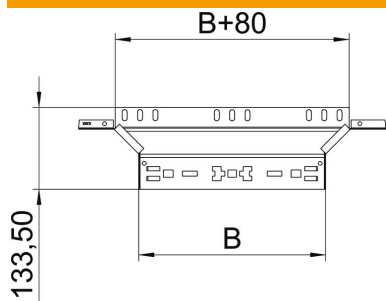

Technical data sheet

Magic add-on tee 60 FS

Item number: 6041240

Magic add-on tee with quick connector system. For all cable tray types of 60 mm side height.

St Steel

FS Strip galvanized

Master data

Item number	6041240
Type	RAAM 650 FS
Description 1	Add-on tee
Description 2	with quick connector
Manufacturer	OBO
Dimension	60x500
Material	Steel
Surface	Strip galvanized
Surface standard	DIN EN 10346
Smallest sales unit	1
Unit of quantity	Piece
Weight	89.3 kg
Weight unit	kg/100 pc.

Technical data sheet

Magic add-on tee 60 FS

Item number: 6041240

Dimensions

Width	500 mm
Width	20 in
Height	60 mm
Height	2 in
Plate thickness	1.25 mm
Dimension B	500 mm

Technical data

Bend (angle)	90°
Departing width	500 mm
Connector version	Integrated connector
Maintain electrical functions	no
Material thickness, floor plate	1.25 mm
NATO hole pattern	no
Change of direction	Horizontal
Rustproof steel, pickled	no
Wide-span version	no
Type of connector, cable support system	Click fastening