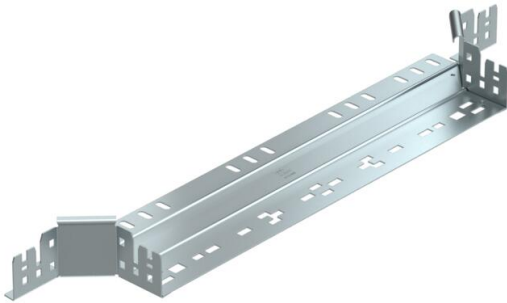

Technical data sheet

Magic add-on tee 60 FS

Item number: 6041240

Magic add-on tee with quick connector system. For all cable tray types of 60 mm side height.

St Steel

FS Strip galvanized

Master data

Item number	6041240
Type	RAAM 650 FS
Description 1	Add-on tee
Description 2	with quick connector
Manufacturer	OBO
Dimension	60x500
Material	Steel
Surface	Strip galvanized
Surface standard	DIN EN 10346
Smallest sales unit	1
Unit of quantity	Piece
Weight	89.3 kg
Weight unit	kg/100 pc.

Technical data sheet

Magic add-on tee 60 FS

Item number: 6041240

Dimensions

Width	500 mm
Width	20 in
Height	60 mm
Height	2 in
Plate thickness	1.25 mm
Dimension B	500 mm

Technical data

Bend (angle)	90°
Departing width	500 mm
Connector version	Integrated connector
Maintain electrical functions	no
Material thickness, floor plate	1.25 mm
NATO hole pattern	no
Change of direction	Horizontal
Rustproof steel, pickled	no
Wide-span version	no
Type of connector, cable support system	Click fastening