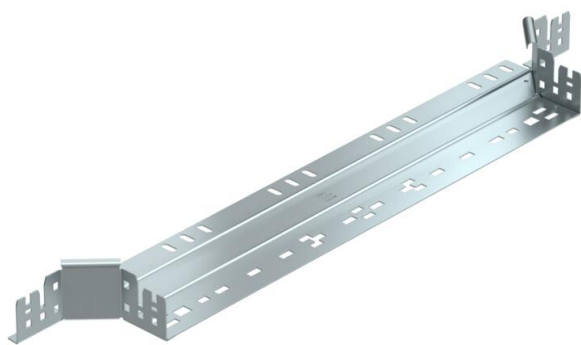

## Magic add-on tee 60 FS

Item number: 6041242

Magic add-on tee with quick connector system. For all cable tray types of 60 mm side height.

**St** Steel

**FS** Strip galvanized

### Master data

Item number	6041242
Type	RAAM 660 FS
Description 1	Add-on tee
Description 2	with quick connector
Manufacturer	OBO
Dimension	60x600
Material	Steel
Surface	Strip galvanized
Surface standard	DIN EN 10346
Smallest sales unit	1
Unit of quantity	Piece
Weight	102.7 kg
Weight unit	kg/100 pc.

### Dimensions

Width	600 mm
Width	24 in
Height	60 mm
Height	2 in
Plate thickness	1.25 mm
Dimension B	600 mm

### Technical data

Bend (angle)	90°
Departing width	600 mm
Connector version	Integrated connector
Maintain electrical functions	no
Material thickness, floor plate	1.25 mm
NATO hole pattern	no
Change of direction	Horizontal
Rustproof steel, pickled	no
Wide-span version	no
Type of connector, cable support system	Click fastening