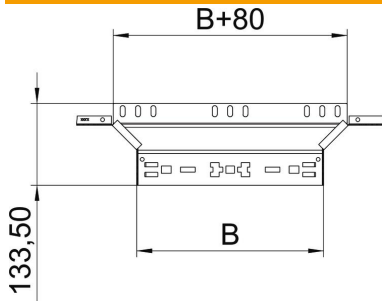

### Master data

Item number	6041242
Type	RAAM 660 FS
Description 1	Add-on tee
Description 2	with quick connector
Manufacturer	OBO
Dimension	60x600
Material	Steel
Surface	Strip galvanized
Surface standard	DIN EN 10346
Smallest sales unit	1
Unit of quantity	Piece
Weight	102.7 kg
Weight unit	kg/100 pc.

### Dimensions

Width	600 mm
Width	24 in
Height	60 mm
Height	2 in
Plate thickness	1.25 mm
Dimension B	600 mm

### Technical data

Bend (angle)	90°
Departing width	600 mm
Connector version	Integrated connector
Maintain electrical functions	no
Material thickness, floor plate	1.25 mm
NATO hole pattern	no
Change of direction	Horizontal
Rustproof steel, pickled	no
Wide-span version	no
Type of connector, cable support system	Click fastening