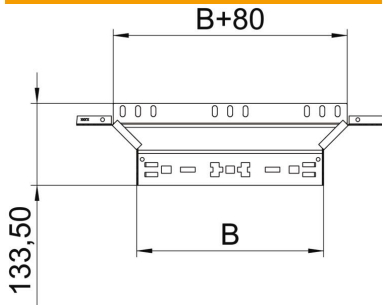

Technical data sheet

Magic add-on tee 60 FT

Item number: 6041263

Add-on tee with quick connector system. For all cable tray types of 60 mm side height.

St Steel

FT Hot-dip galvanised

Master data

Item number	6041263
Type	RAAM 660 FT
Description 1	Add-on tee
Description 2	with quick connector
Manufacturer	OBO
Dimension	60x600
Material	Steel
Surface	Hot-dip galvanised
Surface standard	DIN EN ISO 1461
Smallest sales unit	1
Unit of quantity	Piece
Weight	110.1 kg
Weight unit	kg/100 pc.

Technical data sheet

Magic add-on tee 60 FT

Item number: 6041263

Dimensions

Width	600 mm
Height	60 mm
Height	2 in
Plate thickness	1.25 mm
Dimension B	600 mm

Technical data

Bend (angle)	90°
Connector version	Integrated connector
Maintain electrical functions	no
Material thickness, floor plate	1.25 mm
NATO hole pattern	no
Change of direction	Horizontal
Rustproof steel, pickled	no
Wide-span version	no
Type of connector, cable support system	Click fastening
Rail thickness	1.25 mm