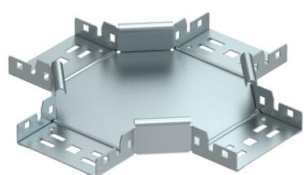

## Cross-over Magic 35 FS

Item number: 7027241

Cross-over with quick connector system. For all cable tray types of 35 mm side height.

**St** Steel

**FS** Strip galvanized

### Master data

|                     |                      |
|---------------------|----------------------|
| Item number         | 7027241              |
| Type                | RKM 310 FS           |
| Description 1       | Cross over           |
| Description 2       | with quick connector |
| Manufacturer        | OBO                  |
| Dimension           | 35x100               |
| Material            | Steel                |
| Surface             | Strip galvanized     |
| Surface standard    | DIN EN 10346         |
| Smallest sales unit | 1                    |
| Unit of quantity    | Piece                |
| Weight              | 78.5 kg              |
| Weight unit         | kg/100 pc.           |

### Technical data

|   |                      |
|---|----------------------|
| Bend (angle)                            | 90°                  |
| Connector version                       | Integrated connector |
| Maintain electrical functions           | no                   |
| Material thickness, floor plate         | 1.25 mm              |
| NATO hole pattern                       | no                   |
| Change of direction                     | Horizontal           |
| Rustproof steel, pickled                | no                   |
| Wide-span version                       | no                   |
| Type of connector, cable support system | Click fastening      |
| Rail thickness                          | 1.25 mm              |