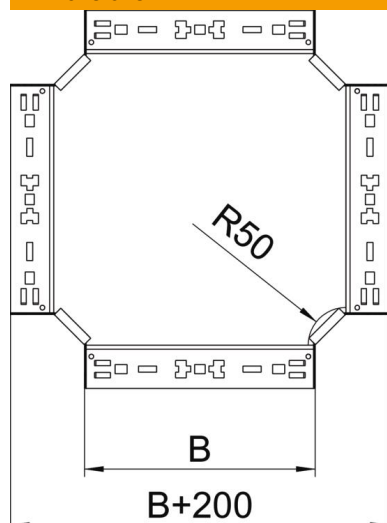

## Cross-over Magic 35 FS

Item number: 7027241

Cross-over with quick connector system. For all cable tray types of 35 mm side height.

**St** Steel

**FS** Strip galvanized

### Master data

|                     |                      |
|---------------------|----------------------|
| Item number         | 7027241              |
| Type                | RKM 310 FS           |
| Description 1       | Cross over           |
| Description 2       | with quick connector |
| Manufacturer        | OBO                  |
| Dimension           | 35x100               |
| Material            | Steel                |
| Surface             | Strip galvanized     |
| Surface standard    | DIN EN 10346         |
| Smallest sales unit | 1                    |
| Unit of quantity    | Piece                |
| Weight              | 78.5 kg              |
| Weight unit         | kg/100 pc.           |

### Dimensions

|                 |         |
|-----------------|---------|
| Width           | 100 mm  |
| Width           | 4 in    |
| Height          | 35 mm   |
| Height          | 1 in    |
| Plate thickness | 1.25 mm |
| Dimension B     | 100 mm  |