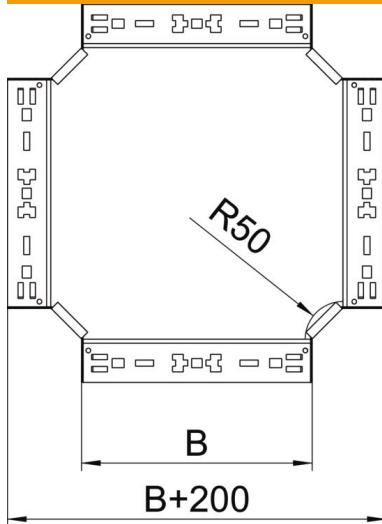

Technical data sheet

Magic cross-over 60 FT

Item number: 7027021

Cross-over with quick connector system. For all cable tray types of 60 mm side height.

St Steel

FT Hot-dip galvanised

Master data

Item number	7027021
Type	RKM 610 FT
Description 1	Cross over
Description 2	with quick connector
Manufacturer	OBO
Dimension	60x100
Material	Steel
Surface	Hot-dip galvanised
Surface standard	DIN EN ISO 1461
Smallest sales unit	1
Unit of quantity	Piece
Weight	100 kg
Weight unit	kg/100 pc.

Technical data sheet

Magic cross-over 60 FT

Item number: 7027021

Dimensions

Width	100 mm
Width	4 in
Height	60 mm
Height	2 in
Plate thickness	1.25 mm
Dimension B	100 mm

Technical data

Bend (angle)	90°
Connector version	Integrated connector
Maintain electrical functions	yes
Material thickness, floor plate	1.25 mm
Change of direction	Horizontal
Rustproof steel, pickled	no
Wide-span version	no
Type of connector, cable support system	Click fastening
Rail thickness	1.25 mm