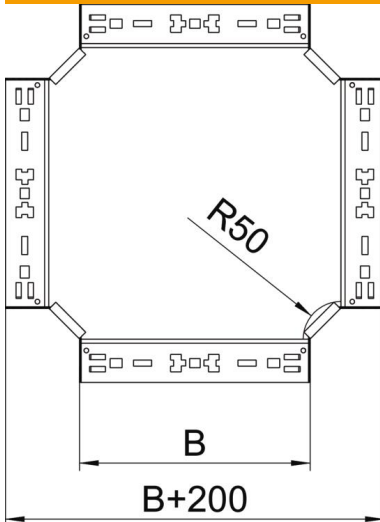

Technical data sheet

Magic cross-over 60 FT

Item number: 7027029

Cross-over with quick connector system. For all cable tray types of 60 mm side height.

St Steel

FT Hot-dip galvanised

Master data

Item number	7027029
Description 1	Cross over
Description 2	with quick connector
Manufacturer	OBO
Dimension	60x400
Material	Steel
Surface	Hot-dip galvanised
Surface standard	DIN EN ISO 1461
Smallest sales unit	1
Unit of quantity	Piece
Weight	368.2 kg
Weight unit	kg/100 pc.

Technical data sheet

Magic cross-over 60 FT

Item number: 7027029

Dimensions

Width	400 mm
Width	16 in
Height	60 mm
Height	2 in
Plate thickness	1.25 mm
Dimension B	400 mm

Technical data

Bend (angle)	90°
Connector version	Integrated connector
Maintain electrical functions	yes
Material thickness, floor plate	1.25 mm
Change of direction	Horizontal
Rustproof steel, pickled	no
Wide-span version	no
Type of connector, cable support system	Click fastening
Rail thickness	1.25 mm