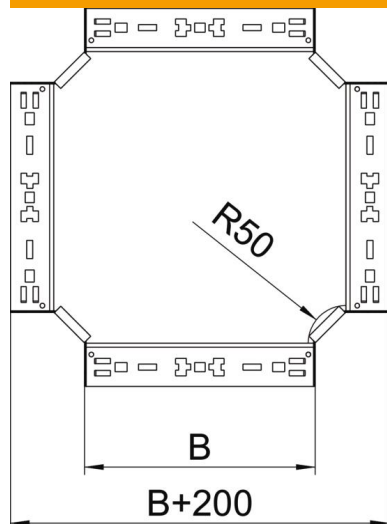

Technical data sheet

Magic cross-over 60 FT

Item number: 7027033

Cross-over with quick connector system. For all cable tray types of 60 mm side height.

- St** Steel
- FT** Hot-dip galvanised

Master data

Item number	7027033
Type	RKM 660 FT
Description 1	Cross over
Description 2	with quick connector
Manufacturer	OBO
Dimension	60x600
Material	Steel
Surface	Hot-dip galvanised
Surface standard	DIN EN ISO 1461
Smallest sales unit	1
Unit of quantity	Piece
Weight	658.8 kg
Weight unit	kg/100 pc.

Technical data sheet

Magic cross-over 60 FT

Item number: 7027033

Dimensions

Width	600 mm
Height	60 mm
Height	2 in
Plate thickness	1.25 mm
Dimension B	600 mm

Technical data

Bend (angle)	90°
Connector version	Integrated connector
Maintain electrical functions	no
Material thickness, floor plate	1.25 mm
Change of direction	Horizontal
Rustproof steel, pickled	no
Wide-span version	no
Type of connector, cable support system	Click fastening
Rail thickness	1.25 mm