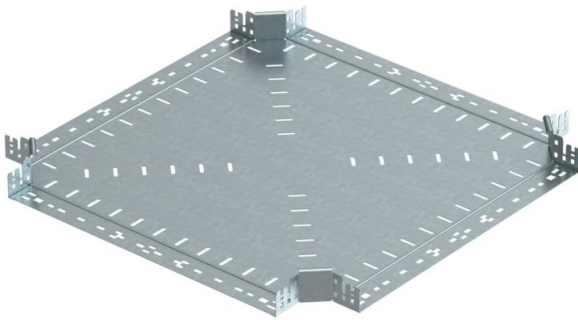

Technical data sheet

Magic cross-over 60 FT

Item number: 7027033

Cross-over with quick connector system. For all cable tray types of 60 mm side height.

- St** Steel
- FT** Hot-dip galvanised

Master data

Item number	7027033
Type	RKM 660 FT
Description 1	Cross over
Description 2	with quick connector
Manufacturer	OBO
Dimension	60x600
Material	Steel
Surface	Hot-dip galvanised
Surface standard	DIN EN ISO 1461
Smallest sales unit	1
Unit of quantity	Piece
Weight	658.8 kg
Weight unit	kg/100 pc.

Technical data sheet

Magic cross-over 60 FT

Item number: 7027033

Dimensions

Width	600 mm
Height	60 mm
Height	2 in
Plate thickness	1.25 mm
Dimension B	600 mm

Technical data

Bend (angle)	90°
Connector version	Integrated connector
Maintain electrical functions	no
Material thickness, floor plate	1.25 mm
Change of direction	Horizontal
Rustproof steel, pickled	no
Wide-span version	no
Type of connector, cable support system	Click fastening
Rail thickness	1.25 mm