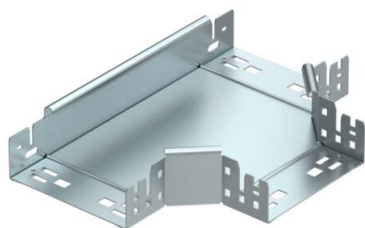

Technical data sheet

Magic tee 60FS

Item number: 6041322

Tee branch piece with quick connector system. For all cable tray types of 60 mm side height.

St Steel

FS Strip galvanized

Master data

Item number	6041322
Type	RTM 615 FS
Description 1	T-branch piece
Description 2	with quick connector
Manufacturer	OBO
Dimension	60x150
Material	Steel
Surface	Strip galvanized
Surface standard	DIN EN 10346
Smallest sales unit	1
Unit of quantity	Piece
Weight	114.7 kg
Weight unit	kg/100 pc.

Technical data sheet

Magic tee 60FS

Item number: 6041322

Dimensions

Width	150 mm
Width	6 in
Height	60 mm
Plate thickness	1.25 mm
Dimension B	150 mm

Technical data

Bend (angle)	90°
Connector version	Integrated connector
Maintain electrical functions	yes
NATO hole pattern	no
Change of direction	Horizontal
Rustproof steel, pickled	no
Wide-span version	no
Type of connector, cable support system	Screwed
Rail thickness	1.25 mm