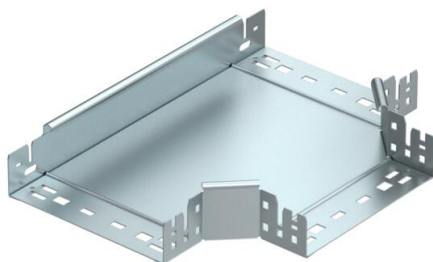

Technical data sheet

Magic tee 60FS

Item number: 6041324

Tee branch piece with quick connector system. For all cable tray types of 60 mm side height.

St Steel

FS Strip galvanized

Master data

Item number	6041324
Type	RTM 620 FS
Description 1	T-branch piece
Description 2	with quick connector
Manufacturer	OBO
Dimension	60x200
Material	Steel
Surface	Strip galvanized
Surface standard	DIN EN 10346
Smallest sales unit	1
Unit of quantity	Piece
Weight	150.6 kg
Weight unit	kg/100 pc.

Technical data sheet

Magic tee 60FS

Item number: 6041324

Dimensions

Width	200 mm
Width	8 in
Height	60 mm
Plate thickness	1.25 mm
Dimension B	200 mm

Technical data

Bend (angle)	90°
Connector version	Integrated connector
Maintain electrical functions	yes
NATO hole pattern	no
Change of direction	Horizontal
Rustproof steel, pickled	no
Wide-span version	no
Type of connector, cable support system	Screwed
Rail thickness	1.25 mm