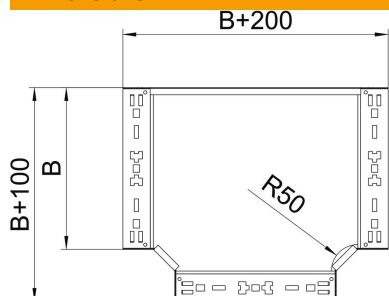

Technical data sheet

Magic tee 60FS

Item number: 6041324

Tee branch piece with quick connector system. For all cable tray types of 60 mm side height.

St Steel

FS Strip galvanized

Master data

Item number	6041324
Type	RTM 620 FS
Description 1	T-branch piece
Description 2	with quick connector
Manufacturer	OBO
Dimension	60x200
Material	Steel
Surface	Strip galvanized
Surface standard	DIN EN 10346
Smallest sales unit	1
Unit of quantity	Piece
Weight	150.6 kg
Weight unit	kg/100 pc.

Technical data sheet

Magic tee 60FS

Item number: 6041324

Dimensions

Width	200 mm
Width	8 in
Height	60 mm
Plate thickness	1.25 mm
Dimension B	200 mm

Technical data

Bend (angle)	90°
Connector version	Integrated connector
Maintain electrical functions	yes
NATO hole pattern	no
Change of direction	Horizontal
Rustproof steel, pickled	no
Wide-span version	no
Type of connector, cable support system	Screwed
Rail thickness	1.25 mm