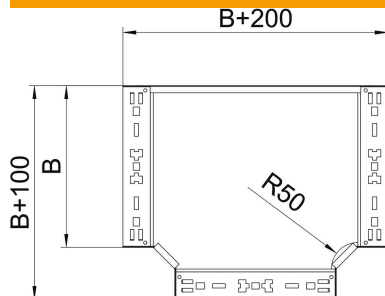

### Master data

Item number	6041348
Type	RTM 630 FT
Description 1	T-branch piece
Description 2	with quick connector
Manufacturer	OBO
Dimension	60x300
Material	Steel
Surface	Hot-dip galvanised
Surface standard	DIN EN ISO 1461
Smallest sales unit	1
Unit of quantity	Piece
Weight	253.3 kg
Weight unit	kg/100 pc.

### Dimensions

Width	300 mm
Width	12 in
Height	60 mm
Plate thickness	1.25 mm
Dimension B	300 mm