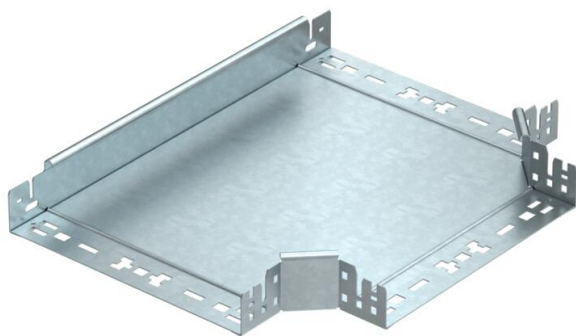

## Magic tee 60 FT

Item number: 6041348

Tee branch piece with quick connector system. For all cable tray types of 60 mm side height.

**St** Steel

**FT** Hot-dip galvanised

### Master data

Item number	6041348
Type	RTM 630 FT
Description 1	T-branch piece
Description 2	with quick connector
Manufacturer	OBO
Dimension	60x300
Material	Steel
Surface	Hot-dip galvanised
Surface standard	DIN EN ISO 1461
Smallest sales unit	1
Unit of quantity	Piece
Weight	253.3 kg
Weight unit	kg/100 pc.

### Dimensions

Width	300 mm
Width	12 in
Height	60 mm
Plate thickness	1.25 mm
Dimension B	300 mm

### Technical data

Bend (angle)	90°
Connector version	Integrated connector
Maintain electrical functions	yes
NATO hole pattern	no
Change of direction	Horizontal
Rustproof steel, pickled	no
Wide-span version	no
Type of connector, cable support system	Screwed
Rail thickness	1.25 mm