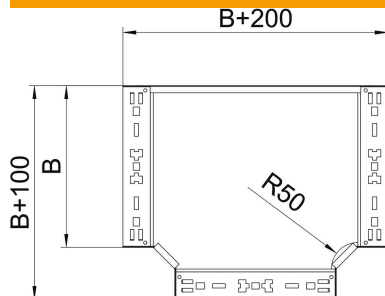

Technical data sheet

Magic tee 60FS

Item number: 6041330

Tee branch piece with quick connector system. For all cable tray types of 60 mm side height.

St Steel

FS Strip galvanized

Master data

Item number	6041330
Type	RTM 650 FS
Description 1	T-branch piece
Description 2	with quick connector
Manufacturer	OBO
Dimension	60x500
Material	Steel
Surface	Strip galvanized
Surface standard	DIN EN 10346
Smallest sales unit	1
Unit of quantity	Piece
Weight	458.5 kg
Weight unit	kg/100 pc.

Technical data sheet

Magic tee 60FS

Item number: 6041330

Dimensions

Width	500 mm
Width	20 in
Height	60 mm
Plate thickness	1.25 mm
Dimension B	500 mm

Technical data

Bend (angle)	90°
Connector version	Integrated connector
Maintain electrical functions	no
NATO hole pattern	no
Change of direction	Horizontal
Rustproof steel, pickled	no
Wide-span version	no
Type of connector, cable support system	Screwed
Rail thickness	1.25 mm