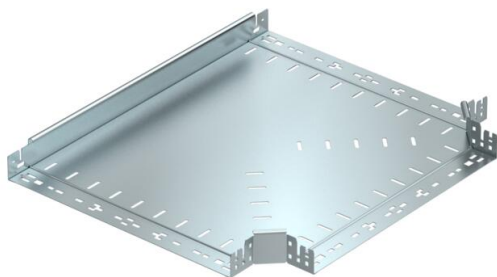

Technical data sheet

Magic tee 60FS

Item number: 6041330

Tee branch piece with quick connector system. For all cable tray types of 60 mm side height.

St Steel

FS Strip galvanized

Master data

Item number	6041330
Type	RTM 650 FS
Description 1	T-branch piece
Description 2	with quick connector
Manufacturer	OBO
Dimension	60x500
Material	Steel
Surface	Strip galvanized
Surface standard	DIN EN 10346
Smallest sales unit	1
Unit of quantity	Piece
Weight	458.5 kg
Weight unit	kg/100 pc.

Technical data sheet

Magic tee 60FS

Item number: 6041330

Dimensions

Width	500 mm
Width	20 in
Height	60 mm
Plate thickness	1.25 mm
Dimension B	500 mm

Technical data

Bend (angle)	90°
Connector version	Integrated connector
Maintain electrical functions	no
NATO hole pattern	no
Change of direction	Horizontal
Rustproof steel, pickled	no
Wide-span version	no
Type of connector, cable support system	Screwed
Rail thickness	1.25 mm