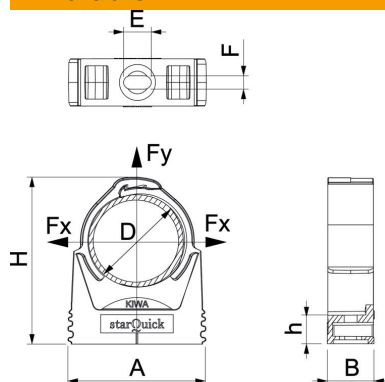

### Master data

Item number	2146118
Type	SQ-17 LGR
Description 1	starQuick clip
Manufacturer	OBO
Dimension	16-20mm
Colour	Light grey; RAL 7035
Material	Polyamide
Smallest sales unit	100
Unit of quantity	Piece
Weight	0.64 kg
Weight unit	kg/100 pc.

### Dimensions

Dimension A	29 mm
Dimension B	17 mm
Dimension E	10 mm
Dimension F	4.5 mm
Dimension h	10.5 mm
Dimension H	39.8 mm

### Technical data

Expandable	yes
Number of cables/pipes	1
Fastening type	Screw hole
Breaking load	0.7 kN
Flame-resistant	acc. to VDE 0471/DIN 695 Part 2-1, test temperature 650°C
Closed	yes
Halogen-free	yes
With inlay	no
Nominal size/text	17-19
Snap system	yes
Quick clip installation	Duchgangsloch_mit_starQuick-Mutter_M6_oder_M8
Clamping range D, max.	20 mm
Clamping range D, min.	16 mm
UV-resistant	yes