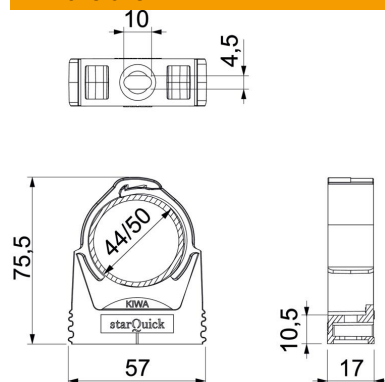

## starQuick clip

Item number: 2146363

Highly stable clip to accept plastic and metal electrical and sanitary pipes, as well as the Quick Pipe electrical installation pipe. Universal fastening options on walls, ceilings and steel structures, both indoors and outdoors. Flexible clamping range of several millimetres. Toolless pipe mounting. Can be arranged to up to Ø 28 mm, also with OBO Quick starQuick clip. For high load values, can be combined with double bracket. Can be mounted on profile rails for variable spacings and numbers of clips.

### Master data

Item number	2146363
Type	SQ-47 LGR
Description 1	starQuick clip
Manufacturer	OBO
Dimension	44-50mm
Colour	Light grey; RAL 7035
Material	Polyamide
Smallest sales unit	25
Unit of quantity	Piece
Weight	1.98 kg
Weight unit	kg/100 pc.

### Dimensions

Dimension A	57 mm
Dimension B	17 mm
Dimension E	10 mm
Dimension F	4.5 mm
Dimension h	10.5 mm
Dimension H	75.5 mm

### Technical data

Expandable	yes
Number of cables/pipes	1
Fastening type	Screw hole
Breaking load	1.2 kN
Flame-resistant	acc. to VDE 0471/DIN 695 Part 2-1, test temperature 650°C
Closed	yes
Halogen-free	yes
With inlay	no
Nominal size/text	45-50
Snap system	yes
Quick clip installation	Duchgangsloch_mit_starQuick-Mutter_M6_oder_M8
Clamping range D, max.	50 mm
Clamping range D, min.	44 mm
UV-resistant	yes