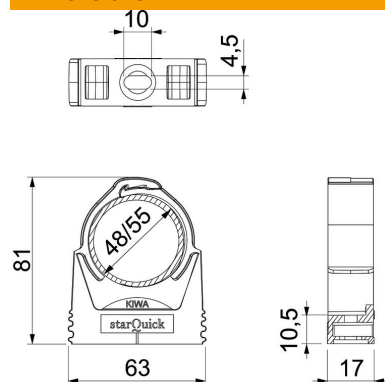

Technical data sheet

starQuick clip

Item number: 2146444

Highly stable clip to accept plastic and metal electrical and sanitary pipes, as well as the Quick Pipe electrical installation pipe. Universal fastening options on walls, ceilings and steel structures, both indoors and outdoors. Flexible clamping range of several millimetres. Toolless pipe mounting. Can be arranged to up to Ø 28 mm, also with OBO Quick starQuick clip. For high load values, can be combined with double bracket. Can be mounted on profile rails for variable spacings and numbers of clips.

PA Polyamide

Master data

Item number	2146444
Type	SQ-51 LGR
Description 1	starQuick clip
Manufacturer	OBO
Dimension	48-55mm
Colour	Light grey; RAL 7035
Material	Polyamide
Smallest sales unit	15
Unit of quantity	Piece
Weight	2.25 kg
Weight unit	kg/100 pc.

Technical data sheet

starQuick clip

Item number: 2146444

Dimensions

Dimension A	63 mm
Dimension B	17 mm
Dimension E	10 mm
Dimension F	4.5 mm
Dimension h	10.5 mm
Dimension H	81 mm

Technical data

Expandable	yes
Number of cables/pipes	1
Fastening type	Screw hole
Breaking load	1.4 kN
Flame-resistant	acc. to VDE 0471/DIN 695 Part 2-1, test temperature 650°C
Closed	yes
Halogen-free	yes
With inlay	no
Nominal size/text	50-54
Snap system	yes
Quick clip installation	Duchgangsloch_mit_starQuick-Mutter_M6_oder_M8
Clamping range D, max.	55 mm
Clamping range D, min.	48 mm
UV-resistant	yes