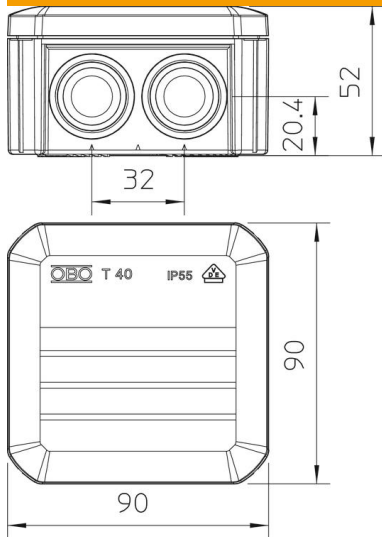

### Master data

Item number	2007320
Type	T 40 F
Description 1	Junction box
Description 2	with entries
Manufacturer	OBO
Dimension	90x90x52
Colour	Light grey; RAL 7035
Material	Polypropylene
Smallest sales unit	5
Unit of quantity	Piece
Weight	6.7 kg
Weight unit	kg/100 pc.

### Dimensions

Length	90 mm
Width	90 mm
Height	52 mm

### Technical data

Expandable	yes
No. of entries	7
Type of insertion...	Plug-in seal
Type of entry	Cable
Type of housing penetration	Cuttable stepped membrane
Measured insulation voltage Vi	500 V
Equipment	Without
Cover	Not transparent
Cover fastening	Locking
Entry from rear	yes
Entries	7 x M25
Explosion-tested version	no
Flame-resistant	Acc. to VDE 0471/DIN 695 Part 2-1, test temperature 960 °C
Shape	Square
Maintain electrical functions	Without
For Ex zone	Without
For Ex zone gas	Without
For Ex zone dust	Without
Fibre-glass reinforced	no
Clear internal dimensions	77x77x46 mm
With screening	no
with lid	yes
Mounting type	Wall/ceiling mounting
Nominal cross-section, min.	4 mm <sup>2</sup>
Nominal voltage	500 V
Sealable	no
Protection rating	IP55
Protection rating IK code	IK07.
Permitted temperature range, max.	60 °C