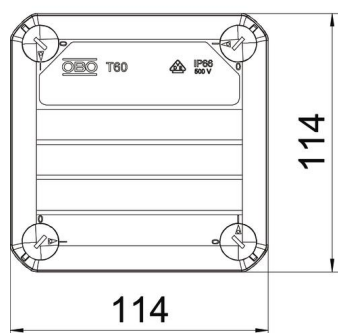

Junction box according to DIN EN 60670. Flame-resistant to DIN EN 60695/2/11, test temperature 650 °C. Impact resistance IK07 according to DIN EN 50102.

PP Polypropylene

Master data

Item number	2007525
Type	T 60 RW
Description 1	Junction box
Description 2	with entries
Manufacturer	OBO
Dimension	114x114x57
Colour	Pure white; RAL 9010
Material	Polypropylene
Smallest sales unit	5
Unit of quantity	Piece
Weight	12.3 kg
Weight unit	kg/100 pc.

Technical data sheet

Junction box T 60, plug-in seal

Item number: 2007525

Dimensions

Length	114 mm
Width	114 mm
Height	57 mm

Technical data

Expandable	yes
No. of entries	7
Type of insertion...	Plug-in seal
Type of entry	Cable
Type of housing penetration	Cuttable stepped membrane
Measured insulation voltage V_i	500 V
Equipment	Without
Cover	Not transparent
Cover fastening	Screwed
Entry from rear	yes
Entries	7 x M25
Explosion-tested version	no
Flame-resistant	acc. to VDE 0471/DIN 695 Part 2-1, test temperature 650°C
Shape	Square
Maintain electrical functions	Without
For Ex zone	Without
For Ex zone gas	Without
For Ex zone dust	Without
Fibre-glass reinforced	no
Halogen-free	yes
Clear internal dimensions	100x100x48 mm
With screening	no
with lid	yes
Mounting type	Wall/ceiling mounting
Nominal cross-section, min.	6 mm ²
Nominal voltage	500 V
Sealable	yes
Protection rating	IP66
Protection rating IK code	IK07.
Permitted temperature range, max.	60 °C

Technical data sheet

Junction box T 60, plug-in seal

Item number: 2007525

Technical data

Permitted temperature range, min.	-5 °C
Weatherproof	no