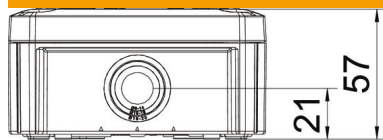

Technical data sheet

Junction box T 60, plug-in seal

Item number: 2007525

Junction box for the connection of cables and lines indoors and in protected outdoor areas. Square design with plug-in seals to the sides and knock-out entries in the bottom. Suitable for wall and ceiling mounting and on mounting panels. With the option to fasten inside and to mount via the corner domes. Cover with quick lock, sealable. Made from halogen-free and UV-resistant materials.

Junction box according to DIN EN 60670. Flame-resistant to DIN EN 60695/2/11, test temperature 650 °C. Impact resistance IK07 according to DIN EN 50102.

PP Polypropylene

Master data

Item number	2007525
Type	T 60 RW
Description 1	Junction box
Description 2	with entries
Manufacturer	OBO
Dimension	114x114x57
Colour	Pure white; RAL 9010
Material	Polypropylene
Smallest sales unit	5
Unit of quantity	Piece
Weight	12.3 kg
Weight unit	kg/100 pc.

Technical data sheet

Junction box T 60, plug-in seal

Item number: 2007525

Dimensions

Length	114 mm
Width	114 mm
Height	57 mm

Technical data

Expandable	yes
No. of entries	7
Type of insertion...	Plug-in seal
Type of entry	Cable
Type of housing penetration	Cuttable stepped membrane
Measured insulation voltage V_i	500 V
Equipment	Without
Cover	Not transparent
Cover fastening	Screwed
Entry from rear	yes
Entries	7 x M25
Explosion-tested version	no
Flame-resistant	acc. to VDE 0471/DIN 695 Part 2-1, test temperature 650°C
Shape	Square
Maintain electrical functions	Without
For Ex zone	Without
For Ex zone gas	Without
For Ex zone dust	Without
Fibre-glass reinforced	no
Halogen-free	yes
Clear internal dimensions	100x100x48 mm
With screening	no
with lid	yes
Mounting type	Wall/ceiling mounting
Nominal cross-section, min.	6 mm ²
Nominal voltage	500 V
Sealable	yes
Protection rating	IP66
Protection rating IK code	IK07.
Permitted temperature range, max.	60 °C