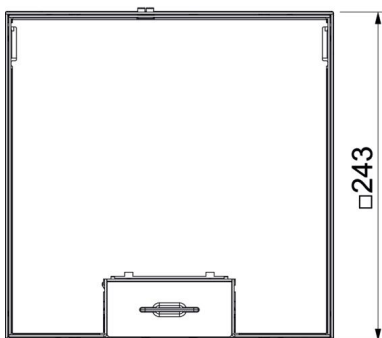

Technical data sheet

UDHOME9 floor box, freely equippable, brass

Item number: 7427328

Square floor box for use in dry-cleaned cavity and screed floors in indoor areas. Installation housing with pre-marked insertion openings for pipes (M25). Empty housing for up to three UT4 universal supports for up to 12 Modul 45 ® devices. Cover adjustable to top edge of floor covering using four height-adjustment supports. The minimum installation depth is 95 mm, the height-adjustment range + 30 mm. Surfaces visible in the floor covering made of brass.

CuZn
37 Brass

Master data

Item number	7427328
Type	UDHOME9 2M
Description 1	Floor box, complete
Description 2	empty
Manufacturer	OBO
Material	Brass
Smallest sales unit	1
Unit of quantity	Piece
Weight	482 kg
Weight unit	kg/100 pc.

Technical data sheet

UDHOME9 floor box, freely equippable, brass

Item number: 7427328

Dimensions

Length	246 mm
Width	246 mm

Technical data

Cable outlet version	Swivellable cord outlet
Equipment	Empty housing
Cover version	Floor covering recess
Screed height, max.	110 mm
Screed height, min.	95 mm
Floor height, max.	125 mm
Floor height, min.	95 mm
Length of external dimensions	243 mm
Length of installation dimensions	246 mm
Height-adjustment range, max.	125 mm
Height-adjustment range, min.	95 mm
Protection rating (IP) when used	IP20
Protection rating (IP) when unused	IP40
Protection rating IK code	IK10
Opening mechanism	Handle
Floor covering thickness	15 mm