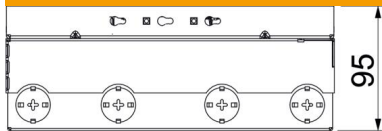

Technical data sheet

UDHOME9 floor box, freely equippable, brass

Item number: 7427328

Square floor box for use in dry-cleaned cavity and screed floors in indoor areas. Installation housing with pre-marked insertion openings for pipes (M25). Empty housing for up to three UT4 universal supports for up to 12 Modul 45 ® devices. Cover adjustable to top edge of floor covering using four height-adjustment supports. The minimum installation depth is 95 mm, the height-adjustment range + 30 mm. Surfaces visible in the floor covering made of brass.

CuZn
37 Brass

Master data

Item number	7427328
Type	UDHOME9 2M
Description 1	Floor box, complete
Description 2	empty
Manufacturer	OBO
Material	Brass
Smallest sales unit	1
Unit of quantity	Piece
Weight	482 kg
Weight unit	kg/100 pc.

Technical data sheet

UDHOME9 floor box, freely equippable, brass

Item number: 7427328

Dimensions

Length	246 mm
Width	246 mm

Technical data

Cable outlet version	Swivellable cord outlet
Equipment	Empty housing
Cover version	Floor covering recess
Screed height, max.	110 mm
Screed height, min.	95 mm
Floor height, max.	125 mm
Floor height, min.	95 mm
Length of external dimensions	243 mm
Length of installation dimensions	246 mm
Height-adjustment range, max.	125 mm
Height-adjustment range, min.	95 mm
Protection rating (IP) when used	IP20
Protection rating (IP) when unused	IP40
Protection rating IK code	IK10
Opening mechanism	Handle
Floor covering thickness	15 mm