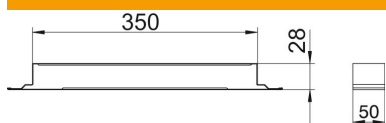

Technical data sheet

Connection shackle, height 28 mm

Item number: 7400972

Duct connectors for conductive mounting of screed-covered underfloor installation duct.

St Steel

FS Strip galvanized

Master data

Item number	7400972
Type	VL 35028E
Description 1	Connection shackle
Description 2	conductive
Manufacturer	OBO
Dimension	50x350x28
Material	Steel
Surface	Strip galvanized
Surface standard	DIN EN 10346
Smallest sales unit	1
Unit of quantity	Piece
Weight	36.8 kg
Weight unit	kg/100 pc.

Dimensions

Width	350 mm
Height	28 mm
Dimension a	350 mm
Dimension h	28 mm

Technical data

Version for	Strap
Floor plate	yes
Seal installation option	no
Suitable for expansion joint	yes
Duct height, min.	28 mm
With equipotential bonding	yes