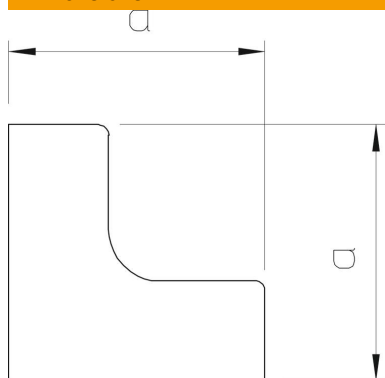

### Master data

Item number	6175572
Type	WDKH-I10020RW
Description 1	Internal corner cover
Description 2	halogen-free
Manufacturer	OBO
Dimension	10x20mm
Colour	Pure white; RAL 9010
Material	Polycarbonate/Acrylnitrile-butadiene-styrene
Smallest sales unit	4
Unit of quantity	Piece
Weight	0.252 kg
Weight unit	kg/100 pc.

## Dimensions

Length	30 mm
Width	20 mm
Height	10 mm
Dimension a	30 mm