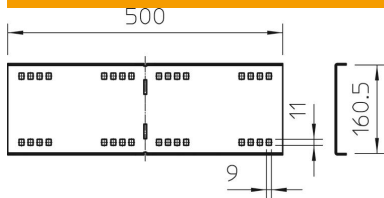

Technical data sheet

Angle connector 160 A4

Item number: 6227837

45° angle connector, horizontal, for wide span cable trays and ladders with a side height of 160 mm.
Including appropriate bolts, washers and nuts.

A4 Stainless steel

2B Bright, treated

Master data

Item number	6227837
Type	WRWVK 160 A4
Description 1	Angle connector
Description 2	for wide span system 160
Manufacturer	OBO
Dimension	160x500
Material	Stainless steel
Surface	Bright, treated
Surface standard	
Smallest sales unit	2
Unit of quantity	Piece
Weight	199.8 kg
Weight unit	kg/100 pc.

Technical data sheet

Angle connector 160 A4

Item number: 6227837

Dimensions

Length	500 mm
Width	20 mm
Height	160 mm
Plate thickness	2.5 mm

Technical data

Version for	Angle connector
Maintain electrical functions	no
Suitable for mesh cable tray	no
Suitable for cable ladder	yes
Suitable for cable tray	yes
Suitable for cable tray system height	160 mm
Adjustable connector, horizontal	no
Articulated connector, vertical	no
Rustproof steel, pickled	no
Connection type	Screw connector